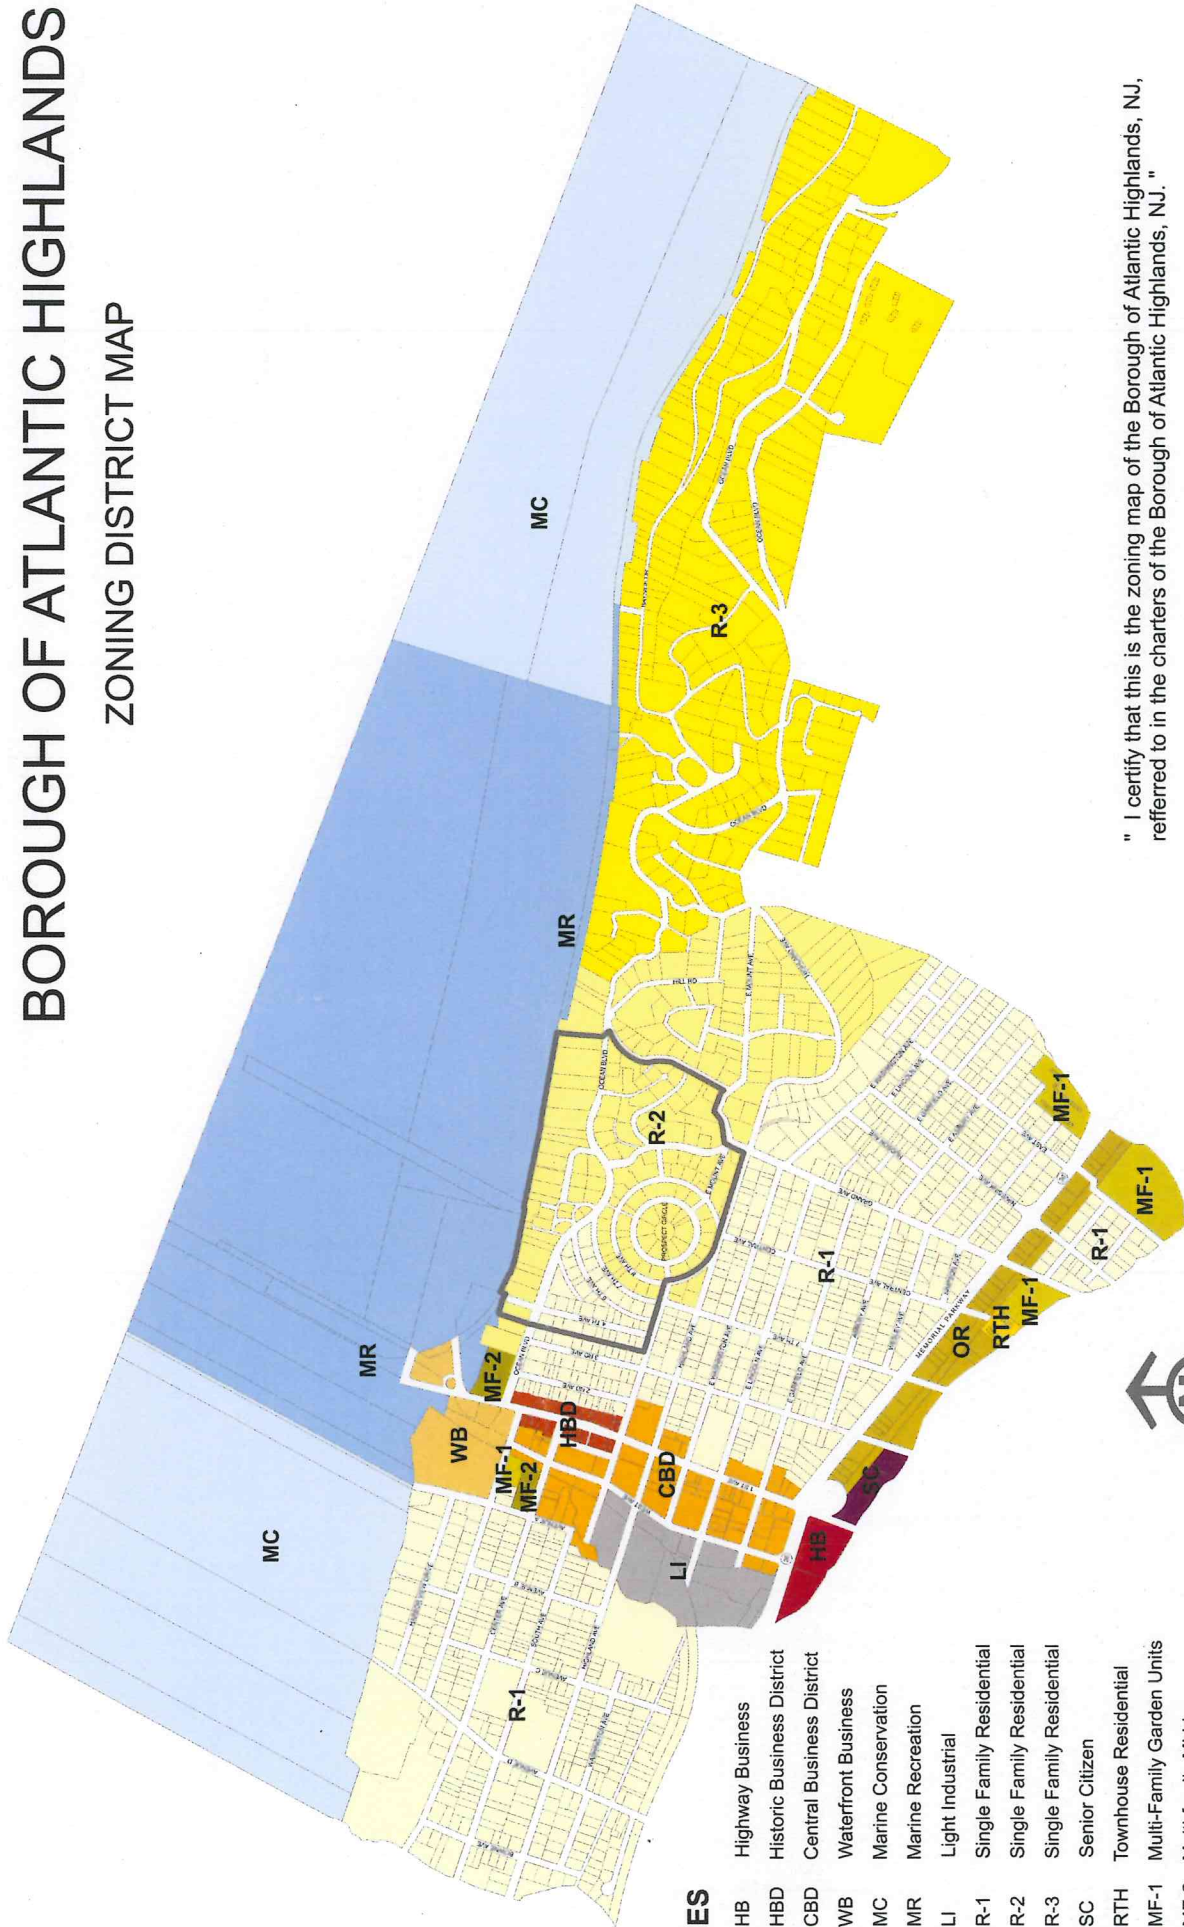

BOROUGH OF ATLANTIC HIGHLANDS

ZONING DISTRICT MAP

ZONES

- HB Highway Business
- HBD Historic Business District
- CBD Central Business District
- WB Waterfront Business
- MC Marine Conservation
- MR Marine Recreation
- LI Light Industrial
- R-1 Single Family Residential
- R-2 Single Family Residential
- R-3 Single Family Residential
- SC Senior Citizen
- RTH Townhouse Residential
- MF-1 Multi-Family Garden Units
- MF-2 Multi-family Midrise
- OR Office Residential
- Victorian Hill Historic District

" I certify that this is the zoning map of the Borough of Atlantic Highlands, NJ, referred to in the charters of the Borough of Atlantic Highlands, NJ. "

Mayor

Witness, Borough Clerk

* NOTE: The Marine Conservation zone is designated water ward of the mean high water line.